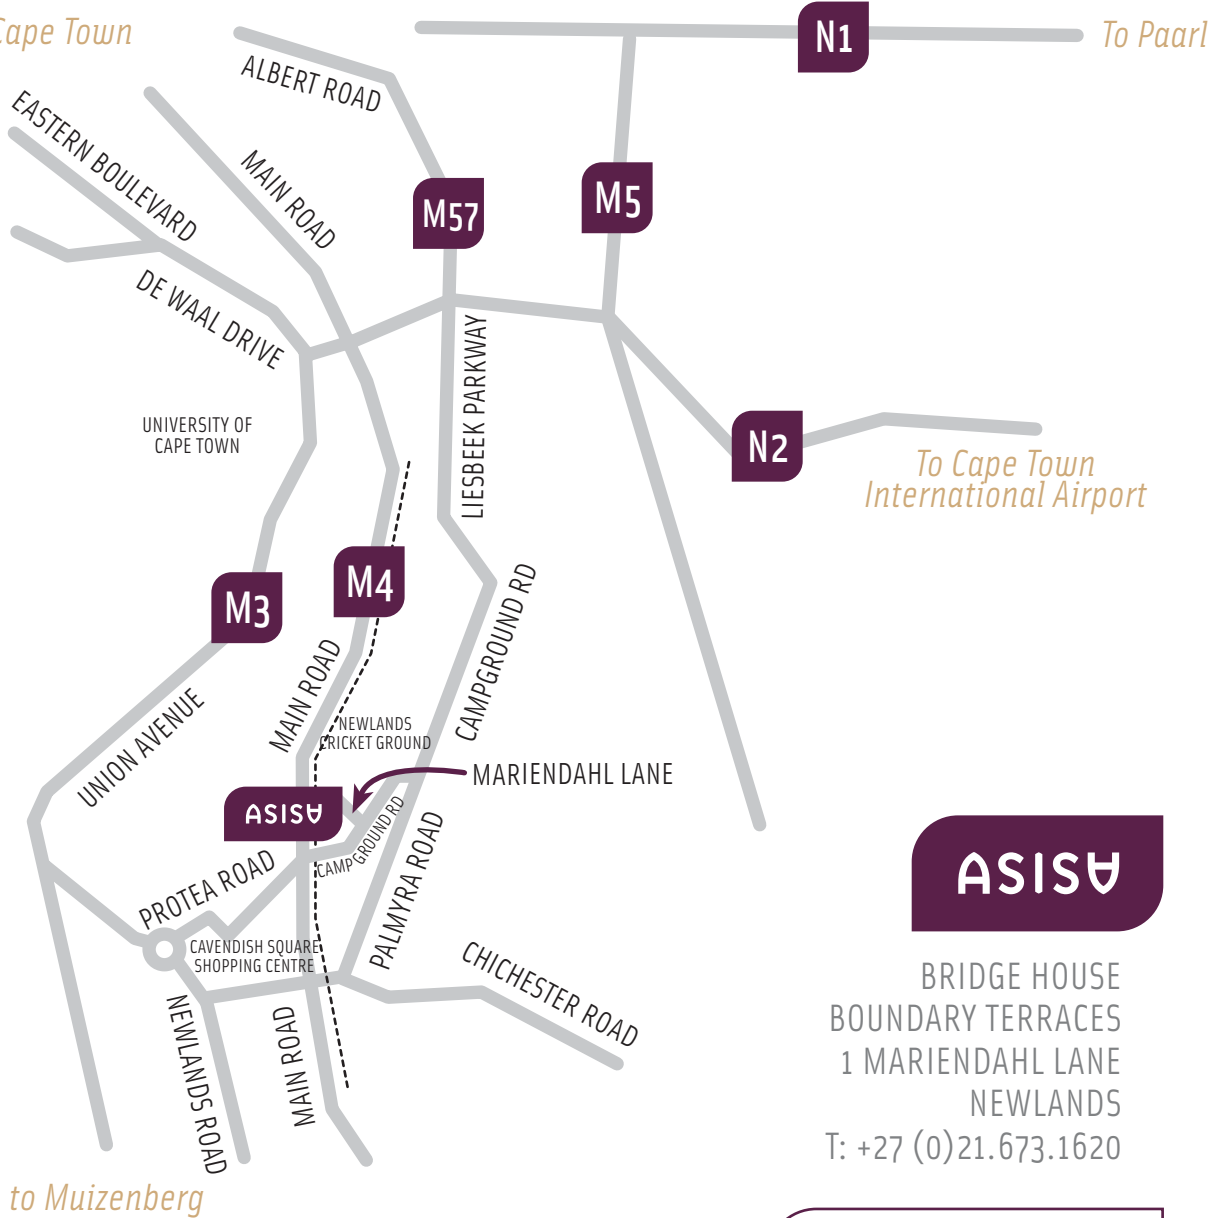

To Cape Town

To Paarl

Table Mountain

to Muizenberg

To Cape Town  
International Airport

BRIDGE HOUSE  
 BOUNDARY TERRACES  
 1 MARIENDAHL LANE  
 NEWLANDS  
 T: +27 (0)21.673.1620

CAPE TOWN